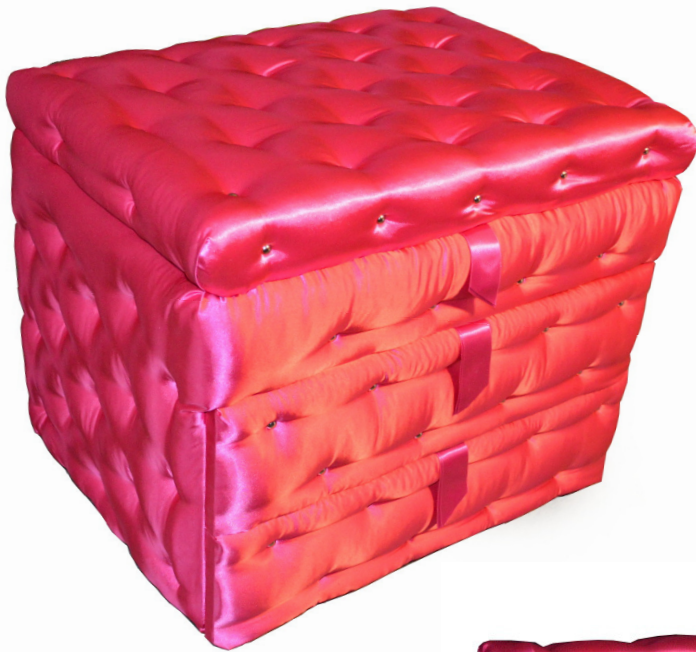

SATINLUXE Collection

« No limits to your satin Dreams »

*Luxury Trunks, Screens, Boxes
for Lingerie*

Build on-demand

Made in France

SATINBOX

Luxury boxes for Lingerie

Ecrins de rangement pour la Lingerie

Luxury Trunk SatinLuxe

Luxury trunk with 2 drawers (Sizes, Fabrics, options Made on-demand)

60 x 50 x 44 cm

Copyrights SATINBOX 2015

www.SATINBOX.net

Satinbox Deco-Luxe

Full box with double Glamour sensation

BoxSatinLuxe

Luxury round boxes (satin or silk on-demand)

22 x 35 cm

SATINBOX

Luxury boxes for Lingerie

Ecrins de rangement pour la Lingerie

Pillows SatinLuxe

Display pillows (size on-demand with , full satin)

50 x 50 cm

Copyrights SATINBOX 2015

www.SATINBOX.net

SATINBOX

Luxury boxes for Lingerie

Ecrins de rangement pour la Lingerie

Screen SatinLuxe

Display screen (size on-demand with options as mirror)